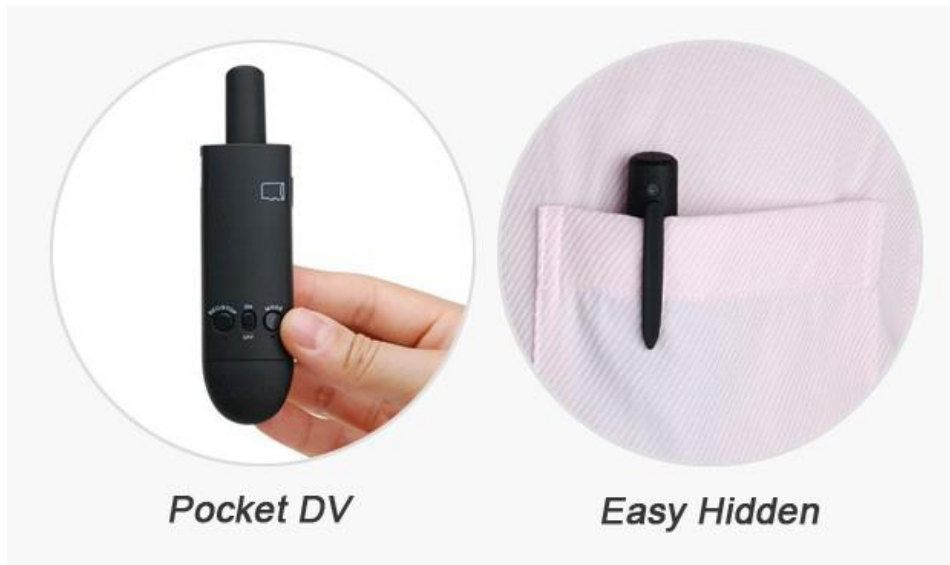

Pocket DVR Pro II, 3rd Generation, 3+ Hours Battery, Time & Date Stamp, 4GB Micro SD Card Included, Expandable to 16GB, Records Video & Audio

SED-DVR-POCKET (4GB SD Card Included)

This spy camcorder is the newest 2009 Edition and is very different from the previous generations although it looks the same.

	New Generation(2009)	Old Generation (2008)
Frame rate	30 fps	25 fps
Battery	3+ hours(>300 cycles)	less than 1 hour(<100 cycle)
Clip and enclosure	Material with enhanced sturdiness	plastic easily broken
Micro SD card slot	Card will not stuck	Card easily stuck

Features:

- 3+ Hours Battery with Time & Date Stamp
- Record over 3 Hours with an 8GB Micro SD Memory Card, 4GB Included
- Video Resolution: 640x480 (high pixel), 320x240 (low pixel)
- Frame Rate: 30FPS
- USB Connect to PC to Upload, View and Recharge
- Easy Plug & Play Windows 2000/ME/XP/Vista/Mac OS
- Size: 11.7 x 3 x 1.6cm only
- Weight: 35g only
- View Angle: 64.4 degrees
- Video Format: AVI
- Audio: Support